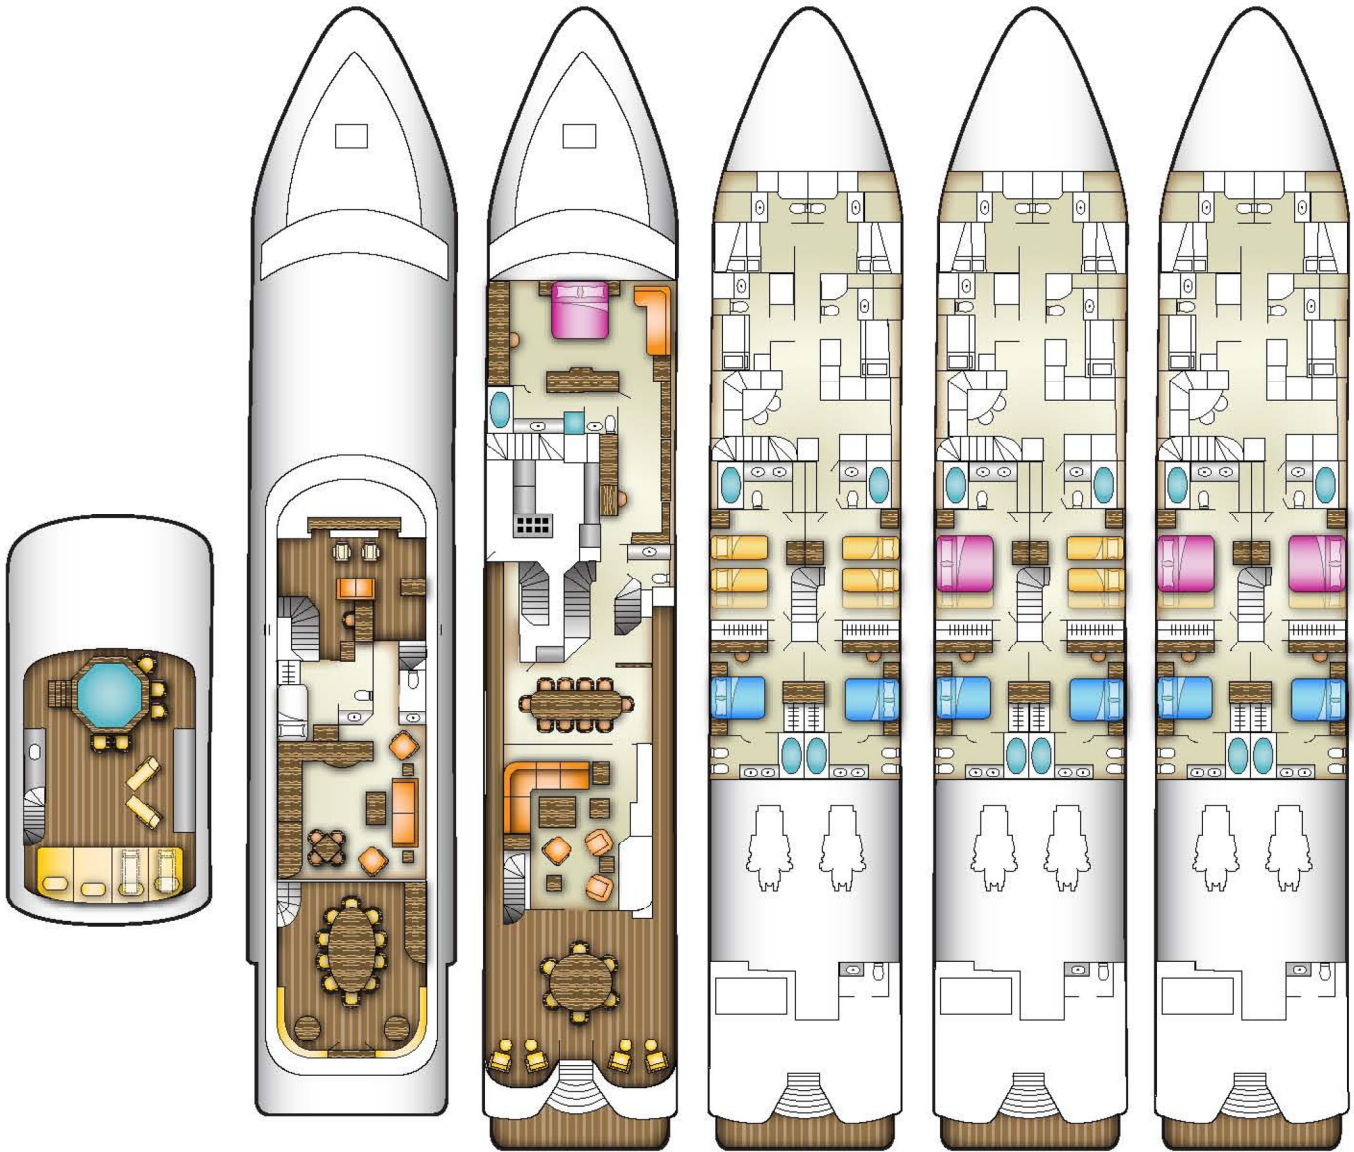

Lady J

142' Palmer Johnson Motoryacht

LadyJ offers various options of bed configuration, accommodating 12 guests in 5 Staterooms.

Option A
1 King
2 Queens
4 Singles
2 Trundles

Option B
2 Kings
2 Queens
2 Singles
2 Trundles

Option C
3 Kings
2 Queens
2 Trundles